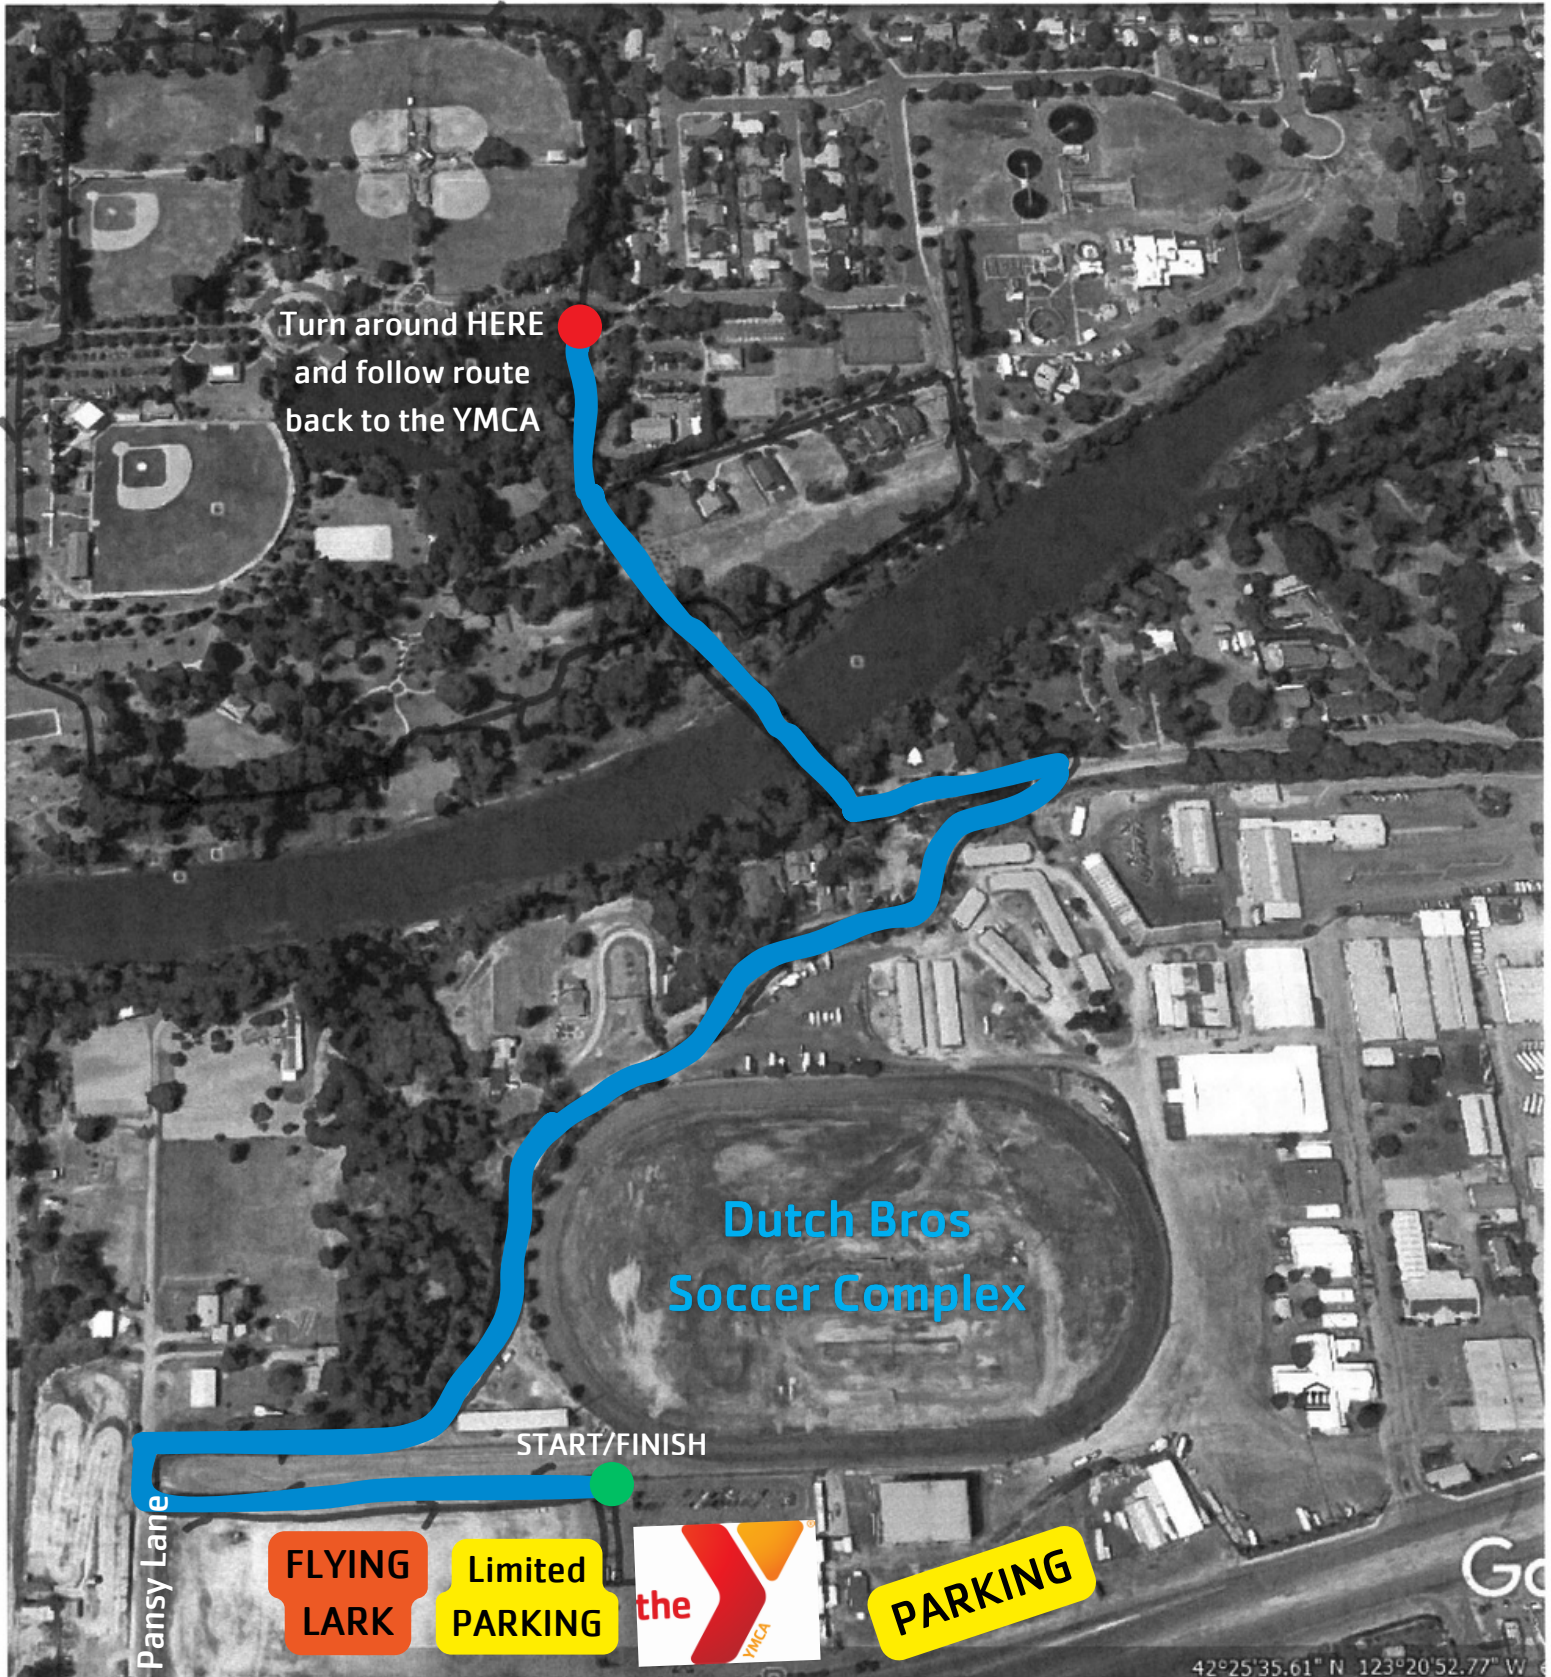

TURKEY TROT

2 Mile Family Fun Run

**All runners start and finish near the front of the YMCA.
Pansy Lane will be closed from 8:00-10:00am for the race.**